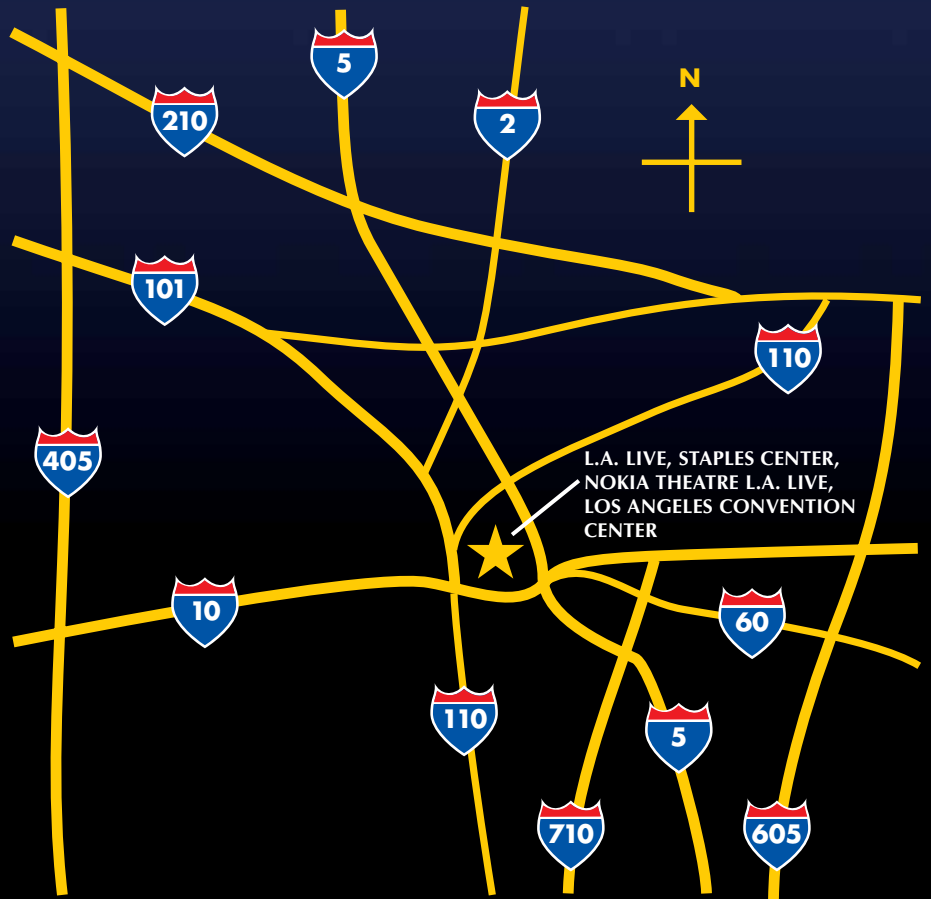

It's easy to Go Metro to L.A. LIVE. The Metro Blue Line's Pico Station is just a block away. Many Metro bus lines serve the arena as well. Customized itineraries are available using Metro's online Trip Planner at metro.net.

**EASILY ACCESSIBLE
FROM ANYWHERE
IN SOUTHERN
CALIFORNIA....**

GENERAL FREEWAY DIRECTIONS

Please use these directions to reach the Entertainment District by freeway. Refer to the map inside for the locations of parking areas marked by street locations.

FROM LOS ANGELES INTERNATIONAL AIRPORT

1. Take 105E to 110N
2. Exit at Adams Blvd. and turn left
3. Continue on Adams and turn right on Figueroa Street

FROM SAN FERNANDO VALLEY

1. Take 101S to 110S
2. Exit Olympic Blvd. and turn right at end of ramp (Blaine Street)
3. Turn right on Olympic Blvd.
4. Continue on Olympic Blvd. and turn right at Figueroa Street

FROM SAN BERNARDINO

1. Take 10W (towards Los Angeles)
2. Take 110N and exit Pico Blvd.
3. Continue North past Pico Blvd. (on Cherry St.) to 11th Street and turn right

FROM THOUSAND OAKS, SIMI VALLEY

1. Take 405S to 10E
2. Take 10E (towards Los Angeles)
3. Exit 10E at Hoover Street and turn left on Hoover
4. Continue North on Hoover and bear right on Alvarado
5. Turn right to Olympic Blvd. and turn right at Figueroa Street